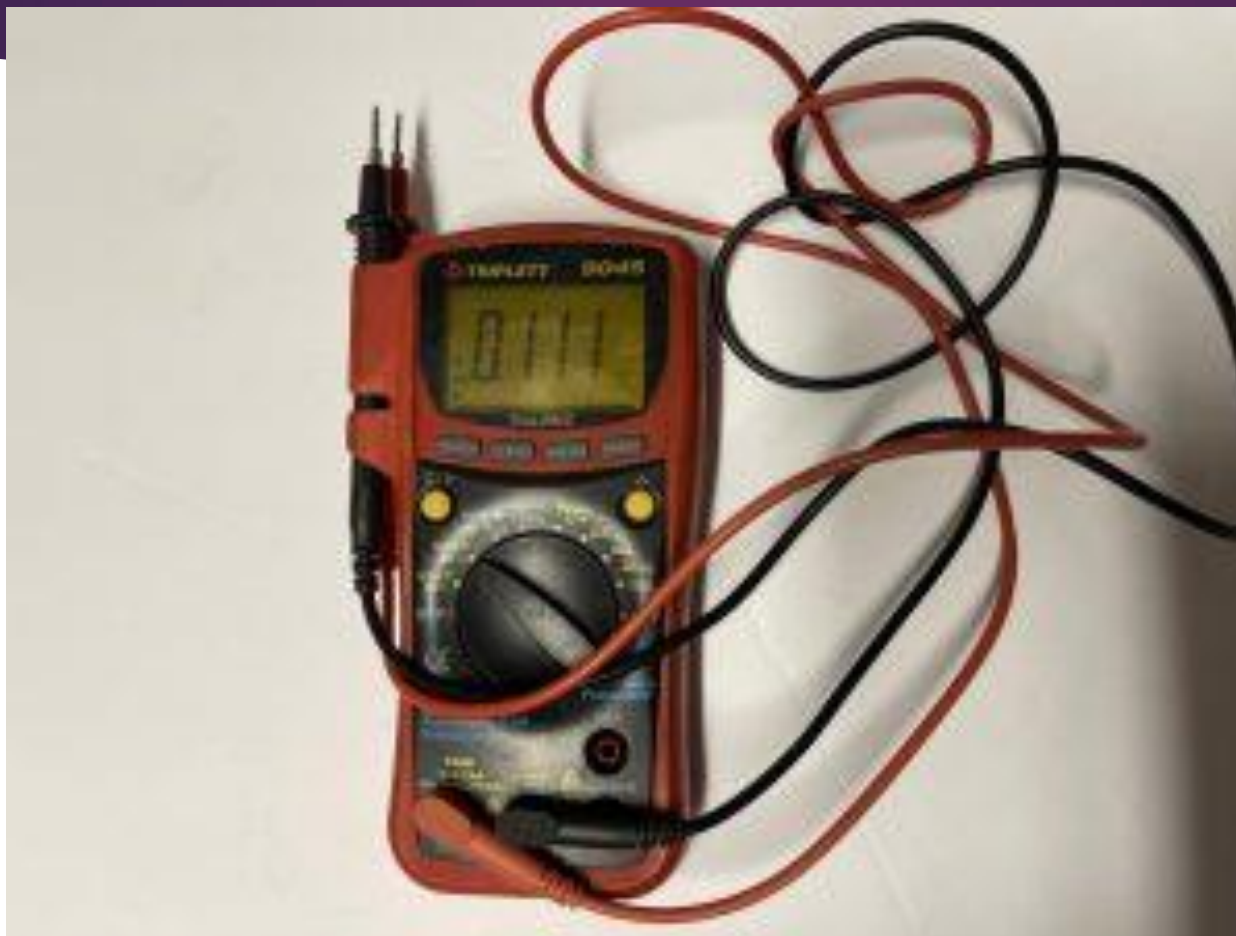

Triplett 9045 True RMS Meter $$20