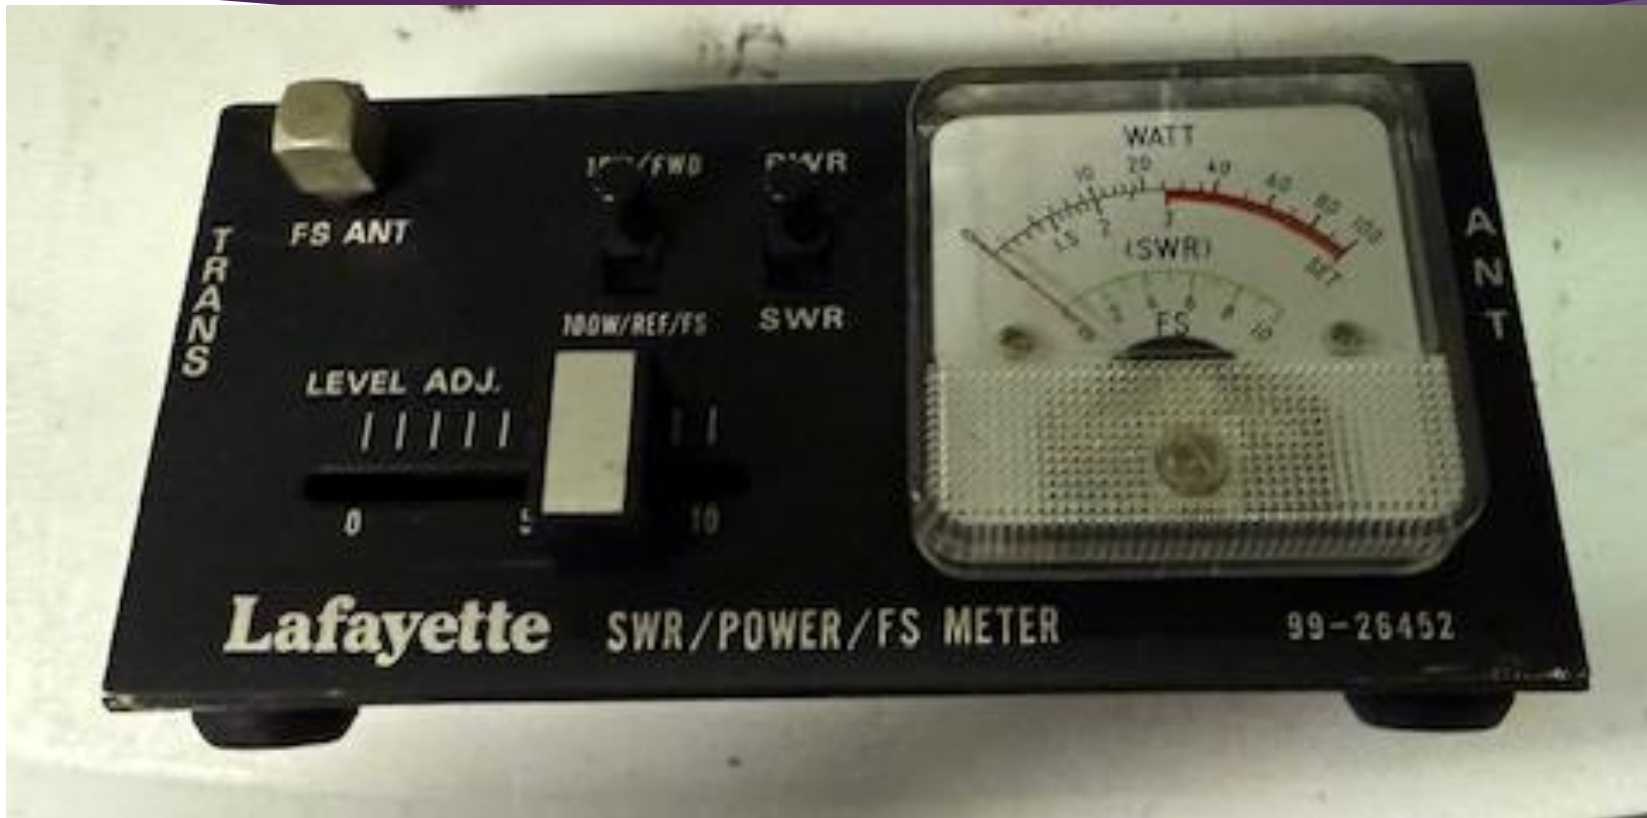

Door Prize- Wilson Woodworks Li

Your Name and Callsign or similar

Radio Shack X 242

\$35+

EICO Transmatch \$15

Lafayette Power Meter \$15

Motorola 10 Amp Power Supply \$25

NFJ Active Antenna \$20

TenTec 252G Power Supply \$30

Realistic TRC 409 Emergency Kit \$15

Ameritron RCS 8V Remote Switch

\$125

Swan Cygnet Working \$100

Yaesu 757HD \$100

ICOM PS30 Power Supply \$80

Fluke TrueRMS 179